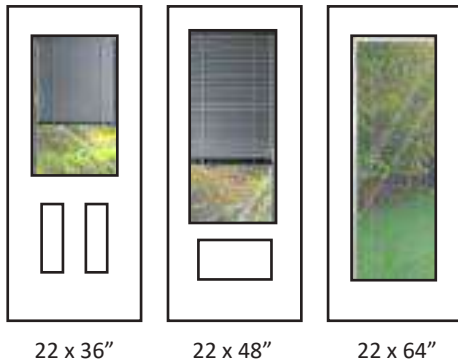

Miniblinds

Technical

Glass size available in: 22x36", 22x48" and 22x64".
Overall thickness: 1". White blinds. Double glazed unit. 3mm tempered glass. Argon gas inside.

Privacy Rating : 10/10