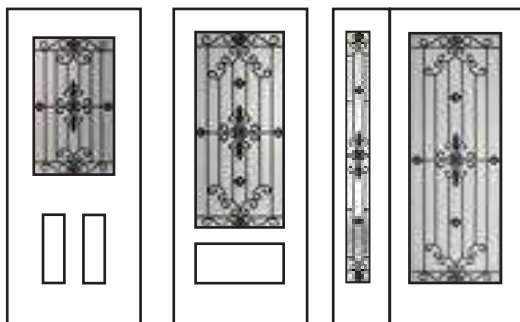

Dalemont

Technical

Glass size available in: 22x36", 22x48" and 22x64". Overall thickness: 1". Double glazed unit. 3mm tempered glass. Argon gas inside.

Privacy Rating : 10/10

22 x 36"
8 x 36"

22 x 48"
8 x 48"

22 x 64"
7 x 64"