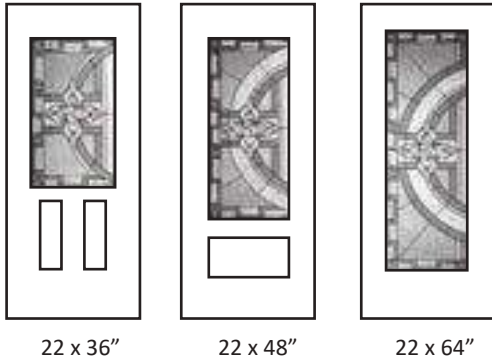

Anabelle

Technical

Glass size available in: 22x36", 22x48" and 22x64". Overall thickness: 1". Triple glazed unit. 3mm tempered glass. Argon gas inside.

Privacy Rating : 8/10

22 x 36"

22 x 48"

22 x 64"