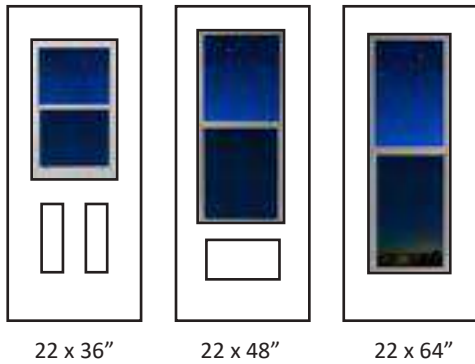

Vented Unit

Technical

Glass size available in: 22x36", 22x48" and 22x64".
Overall thickness: 1". White blinds. Double glazed unit. 3mm tempered glass. Argon gas inside.

Privacy Rating : 10/10