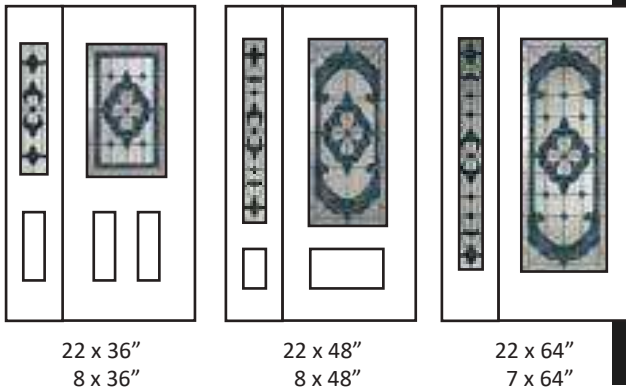

Elmseross

Technical

Glass size available in: 22x36", 22x48" and 22x64".
Overall thickness: 1". Triple glazed unit. 3mm tempered glass. Argon gas inside.

Privacy Rating : 8/10

22 x 36"
8 x 36"

22 x 48"
8 x 48"

22 x 64"
7 x 64"