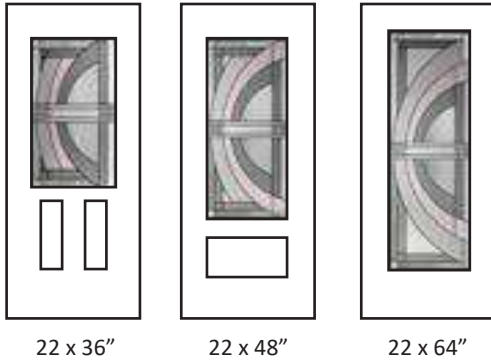

Imperial

Technical

Glass size available in: 22x36", 22x48" and 22x64".
Overall thickness: 1". Triple glazed unit. 3mm tempered glass. Argon gas inside.

Privacy Rating : 9/10