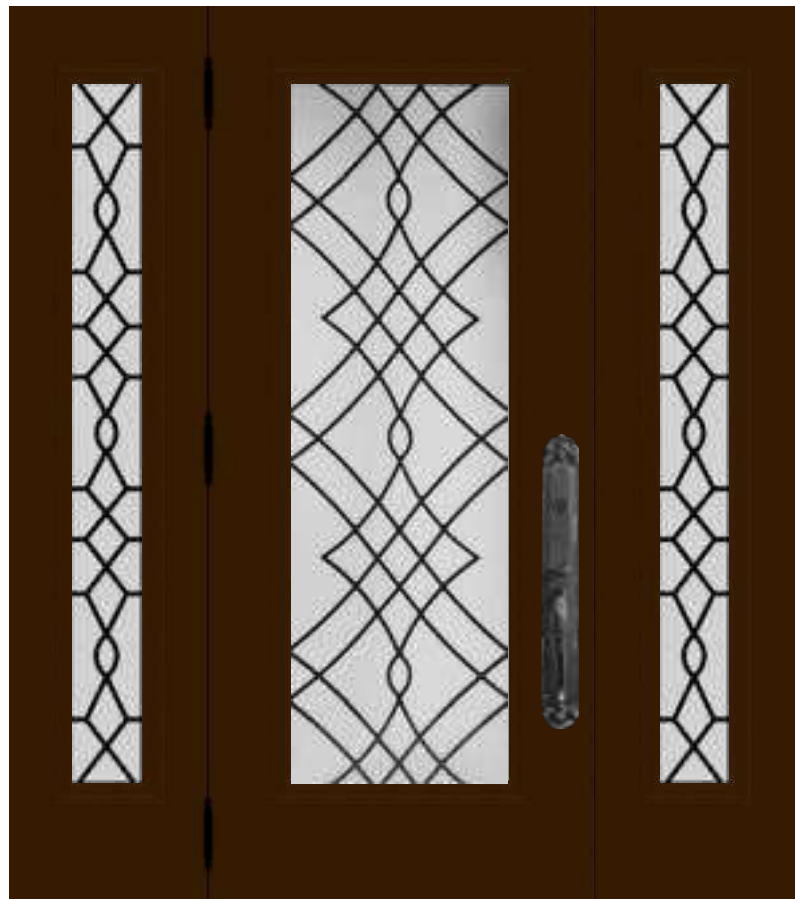

## Technical

Glass size available in: 22x48" and 22x64". Overall thickness: 1". Double glazed unit. 3mm tempered glass. Argon gas inside.

Privacy Rating : 10/10

22 x 46"

22 x 64"  
7 x 64"