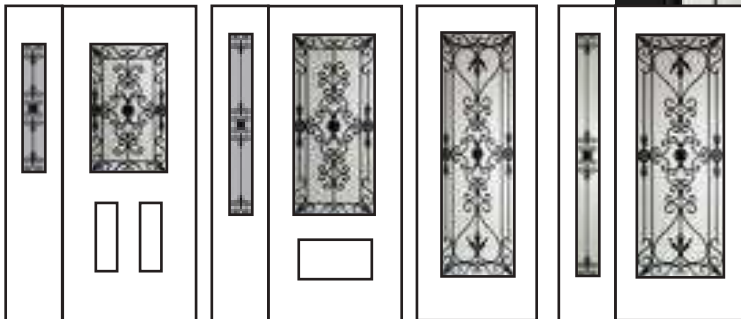

22 x 36"

22 x 48"

20 x 64"

22 x 64"
7 x 64"

Edenstone

Technical

Glass size available in: 22x36", 22x48", 20x64", 22x64" and 22x80". Overall thickness: 1". Double glazed unit. 3mm tempered glass. Argon gas inside.

Privacy Rating : 10/10