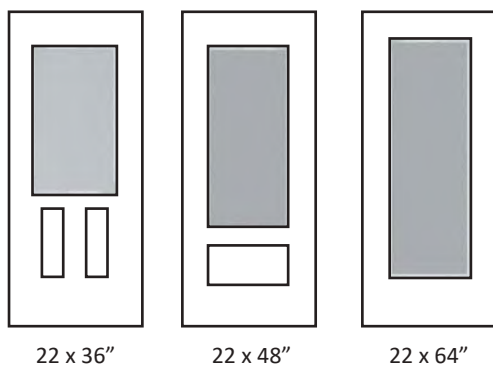

Acid Bevel

Technical

Glass size available in: 22x36", 22x48" and 22x64".
Overall thickness: 1". 1" Clear edge. Triple glazed unit. 3mm tempered glass. Argon gas inside.

Privacy Rating : 8/10