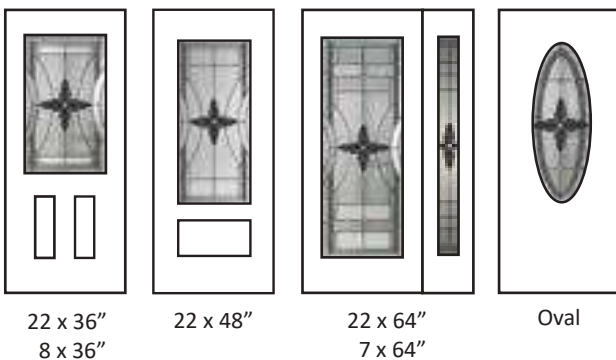

Pristine

Technical

Glass size available in: 22x36", 22x48" and 22x64".
Overall thickness: 1". Triple glazed unit. 3mm
tempered glass. Argon gas inside.

Privacy Rating : 8/10