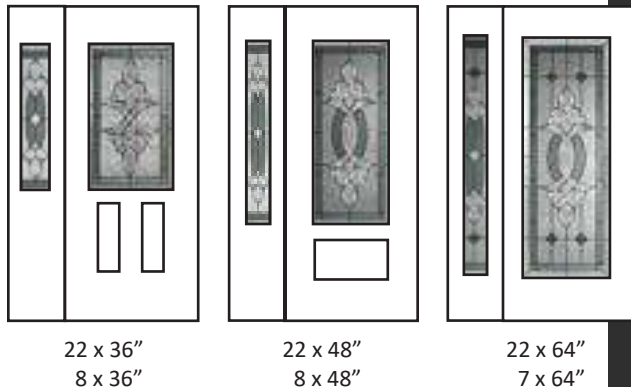

22 x 48"
8 x 48"

22 x 64"
7 x 64"

Ashbury

Technical

Glass size available in: 22x36", 22x48" and 22x64". Overall thickness: 1". Triple glazed unit. 3mm tempered glass. Argon gas inside.

Privacy Rating : 8/10

22 x 36"
8 x 36"