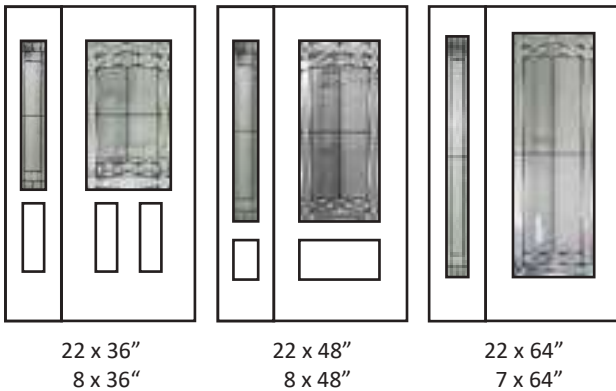

Prescott

Technical

Glass size available in: 22x36", 22x48" and 22x64".
Overall thickness: 1". Triple glazed unit. 3mm
tempered glass. Argon gas inside.

Privacy Rating : 8/10