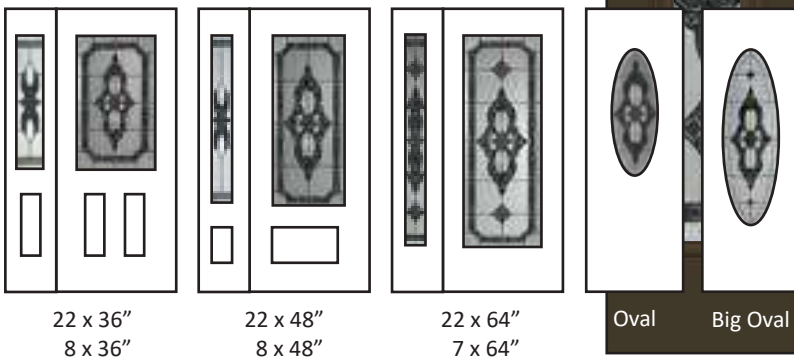

22 x 48"
8 x 48"

22 x 64"
7 x 64"

Oval

Big Oval

Falshire

Technical

Glass size available in: 22x36", 22x48" and 22x64".
Overall thickness: 1". Triple glazed unit. 3mm tempered glass. Argon gas inside.

Privacy Rating : 9/10

22 x 36"
8 x 36"