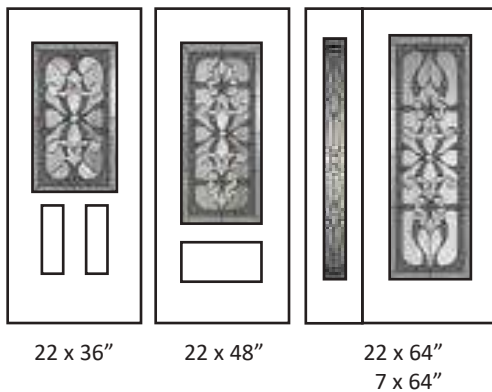

Royale

Technical

Glass size available in: 22x36", 22x48" and 22x64".
Overall thickness: 1". Triple glazed unit. 3mm tempered glass. Argon gas inside.

Privacy Rating : 8/10