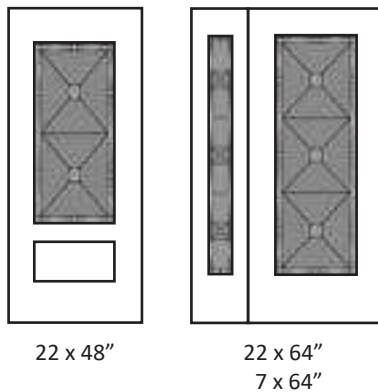

Lakefront

Technical

Glass size available in: 22x48" and 22x64". Overall thickness: 1". Triple glazed unit. 3mm tempered glass. Argon gas inside.

Privacy Rating : 9/10